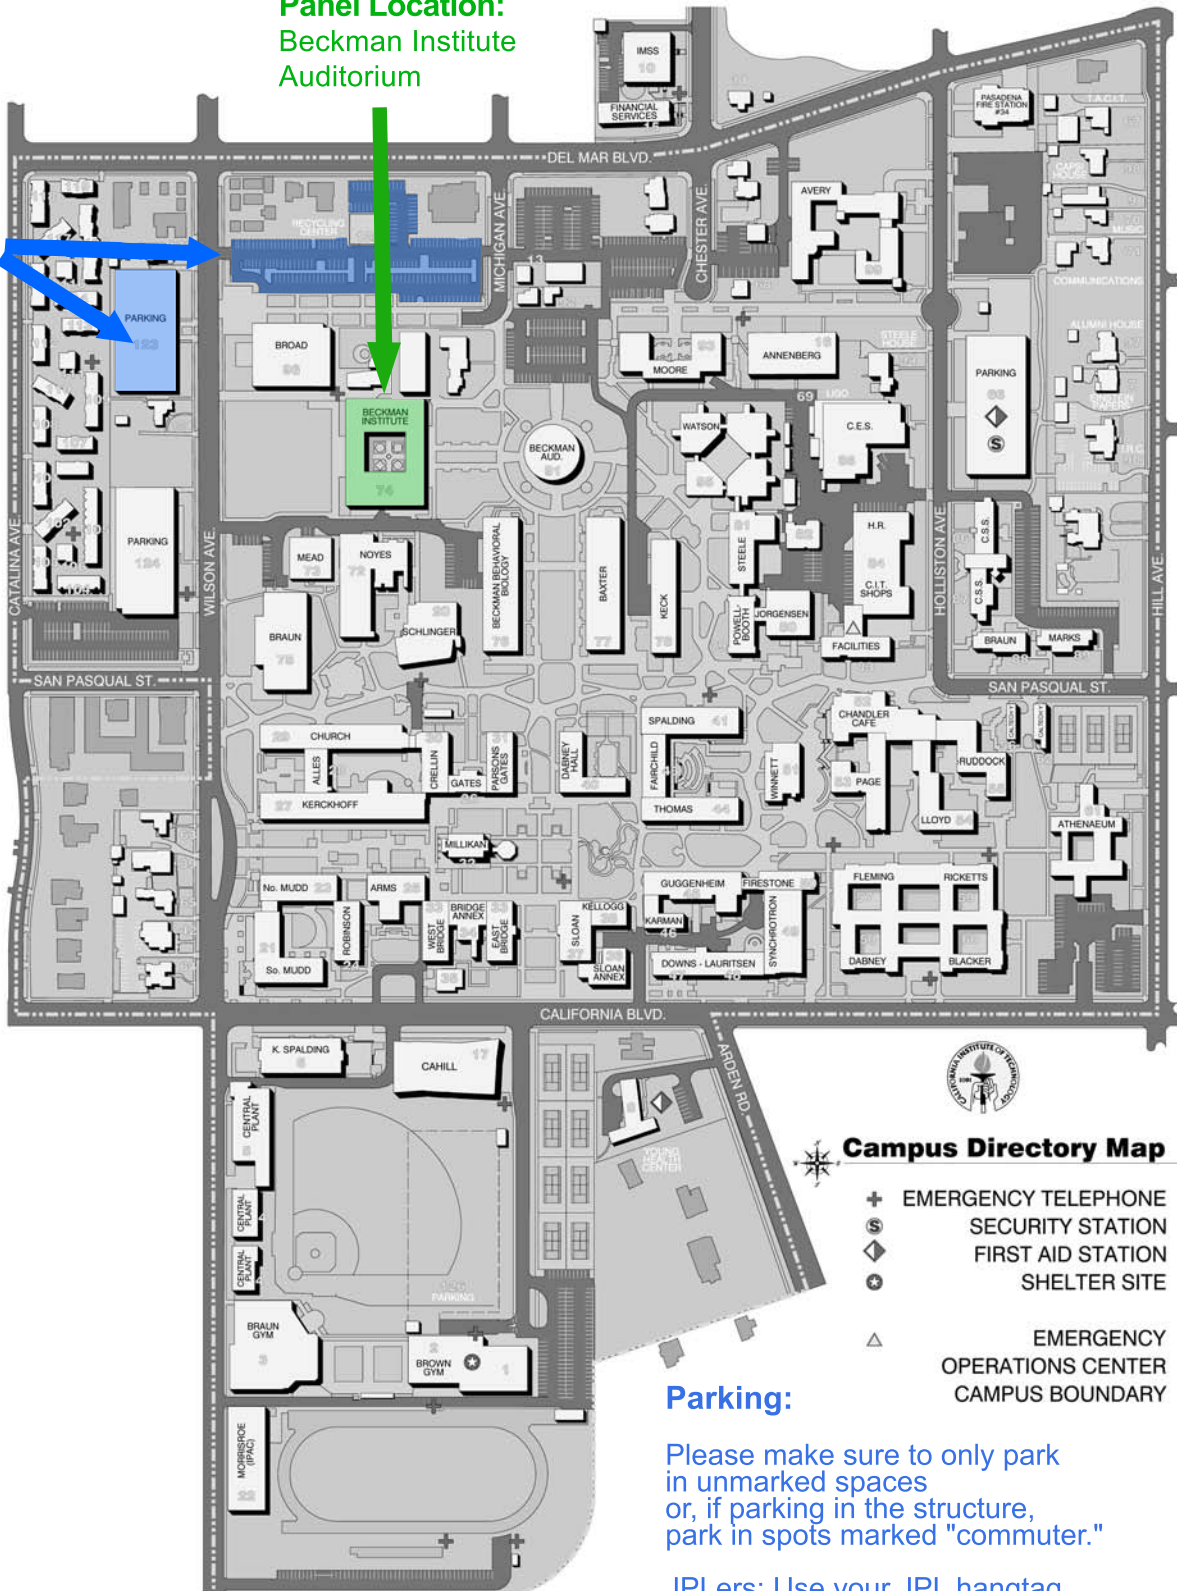

# The Space Connection - Navigating the Bridge between JPL and the Caltech Campus

November 17, 2015 | 4:00 PM Panel | 5:15 PM Networking Reception  
Beckman Institute Auditorium | California Institute of Technology

**Panel Location:**  
Beckman Institute  
Auditorium

**Parking**

### Parking:

Please make sure to only park in unmarked spaces or, if parking in the structure, park in spots marked "commuter."

JPLers: Use your JPL hangtag.

Visitors: Buy a parking permit.