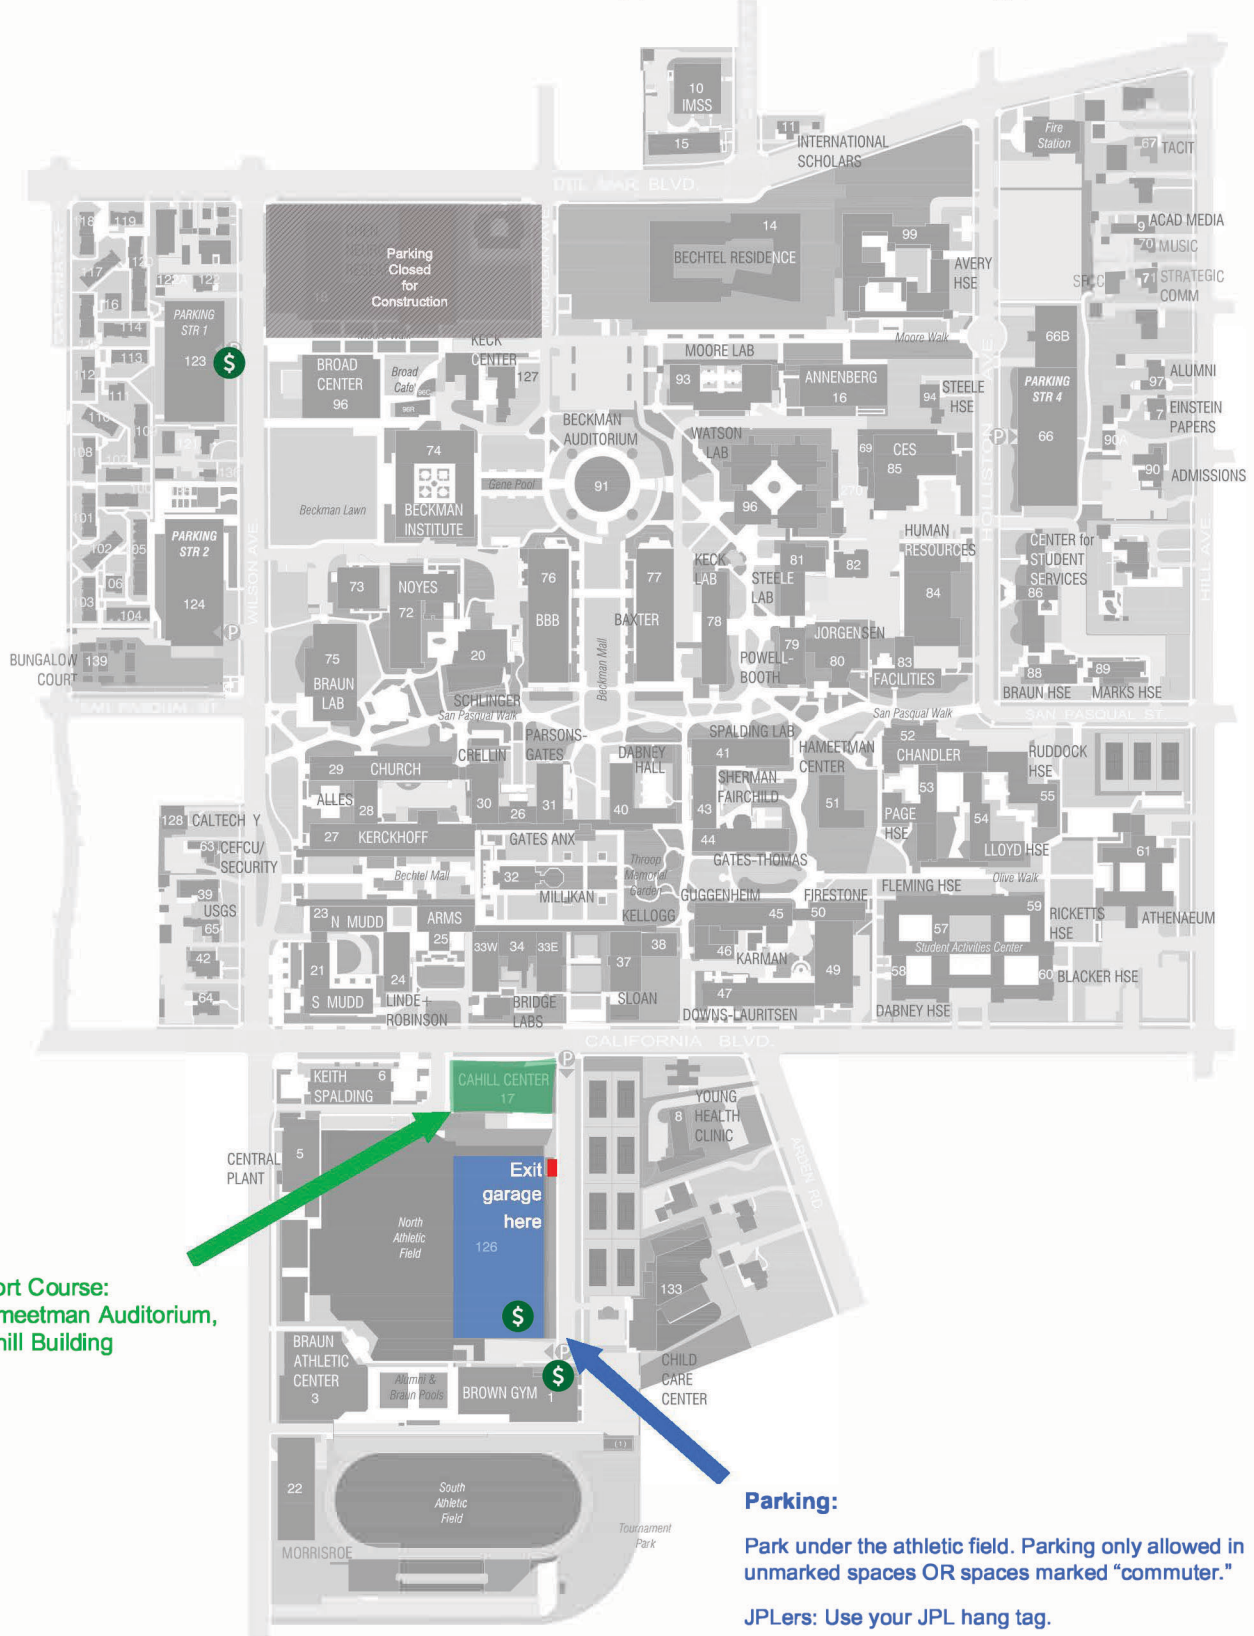

Short Course: Data-Driven Approaches to Searches for Technosignatures

May 20, 2019

Hameetman Auditorium - Cahill Building | California Institute of Technology | 626.395.6630

Short Course:
Hameetman Auditorium,
Cahill Building

Parking:

Park under the athletic field. Parking only allowed in unmarked spaces OR spaces marked "commuter."

JPLers: Use your JPL hang tag.

Invited Visitors: Use parking code sent via email to purchase a parking permit at the Pay Station.

Ⓢ - Pay Station