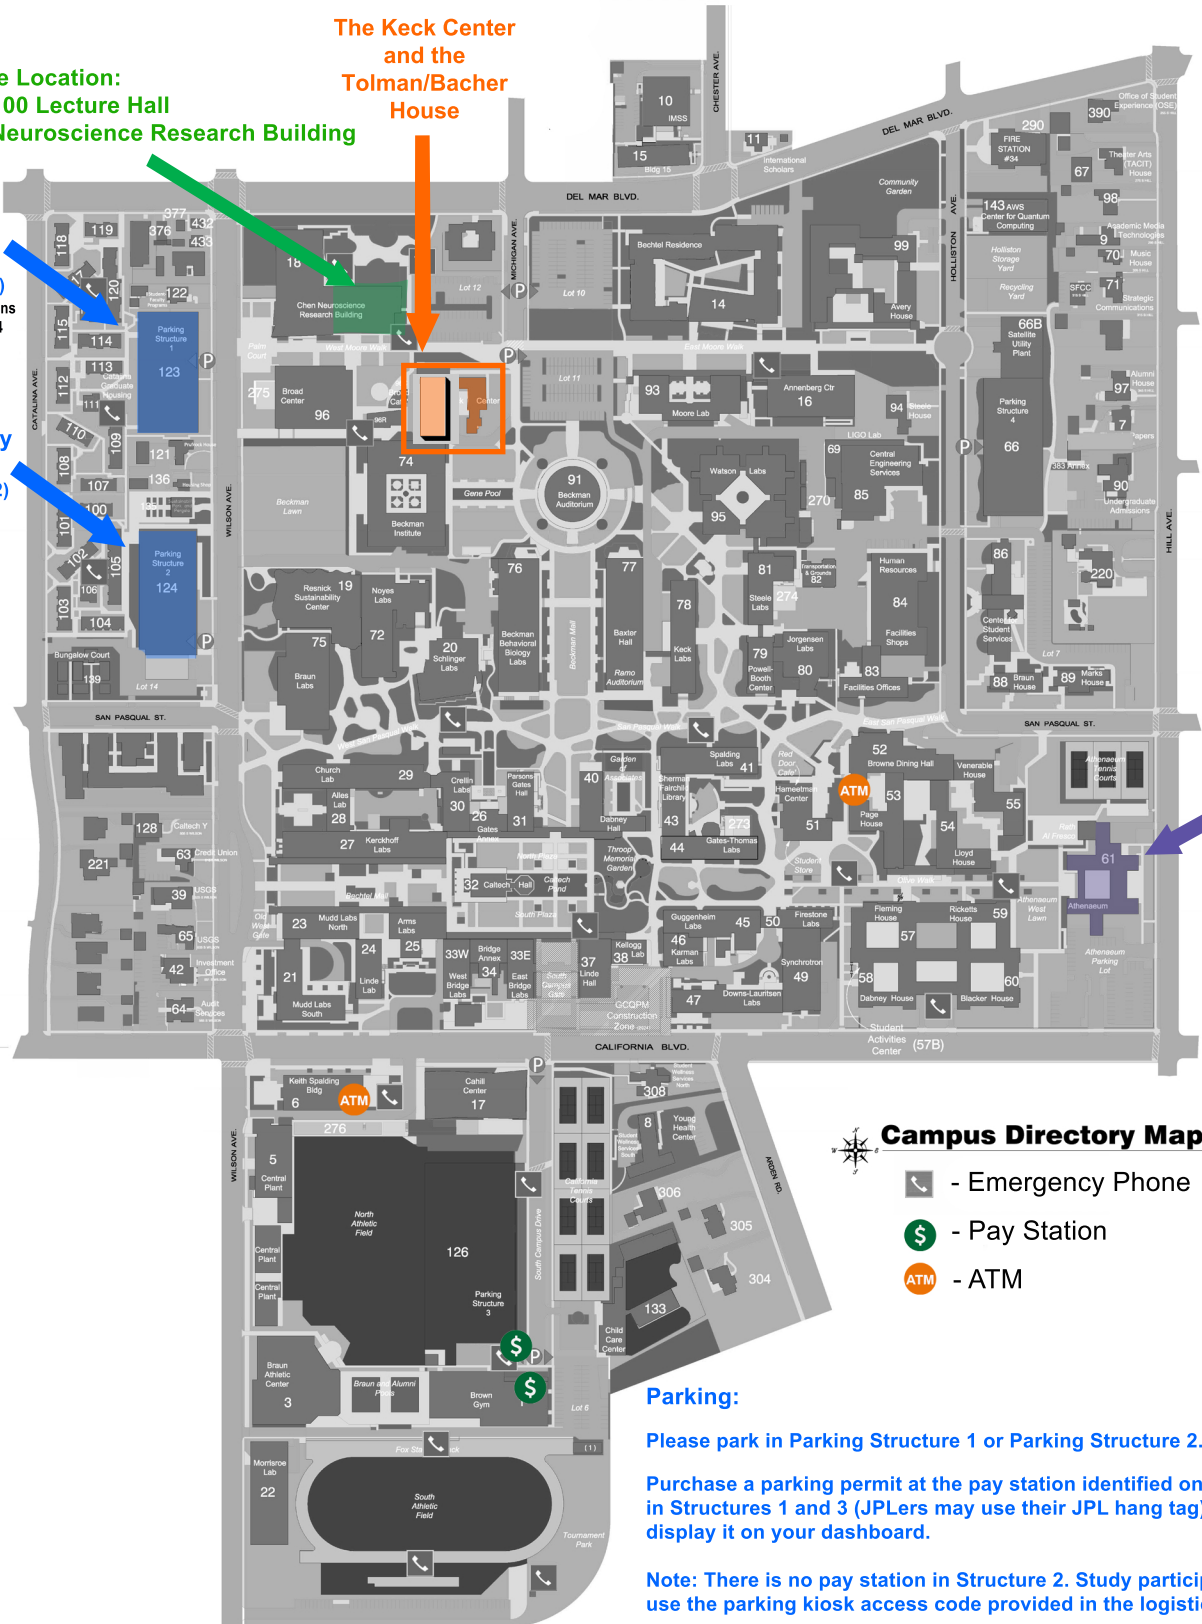

April 6 - 10, 2026

345 S. Michigan Ave. Pasadena, CA 91125 | MC C1-127 | California Institute of Technology | 626.395.6630

Lecture Location:
Chen 100 Lecture Hall
Chen Neuroscience Research Building

The Keck Center and the Tolman/Bacher House

Primary Parking (Structure 1)
EV charging stations on levels 1 and 4

Secondary Parking (Structure 2)

Campus Directory Map

- Emergency Phone
- Pay Station
- ATM

Parking:

Please park in Parking Structure 1 or Parking Structure 2.

Purchase a parking permit at the pay station identified on the map in Structures 1 and 3 (JPLers may use their JPL hang tag) and display it on your dashboard.

Note: There is no pay station in Structure 2. Study participants may use the parking kiosk access code provided in the logistics email.

You may park in any unnamed spaces in Lots 10 and 12 or Structures 1 or 2.